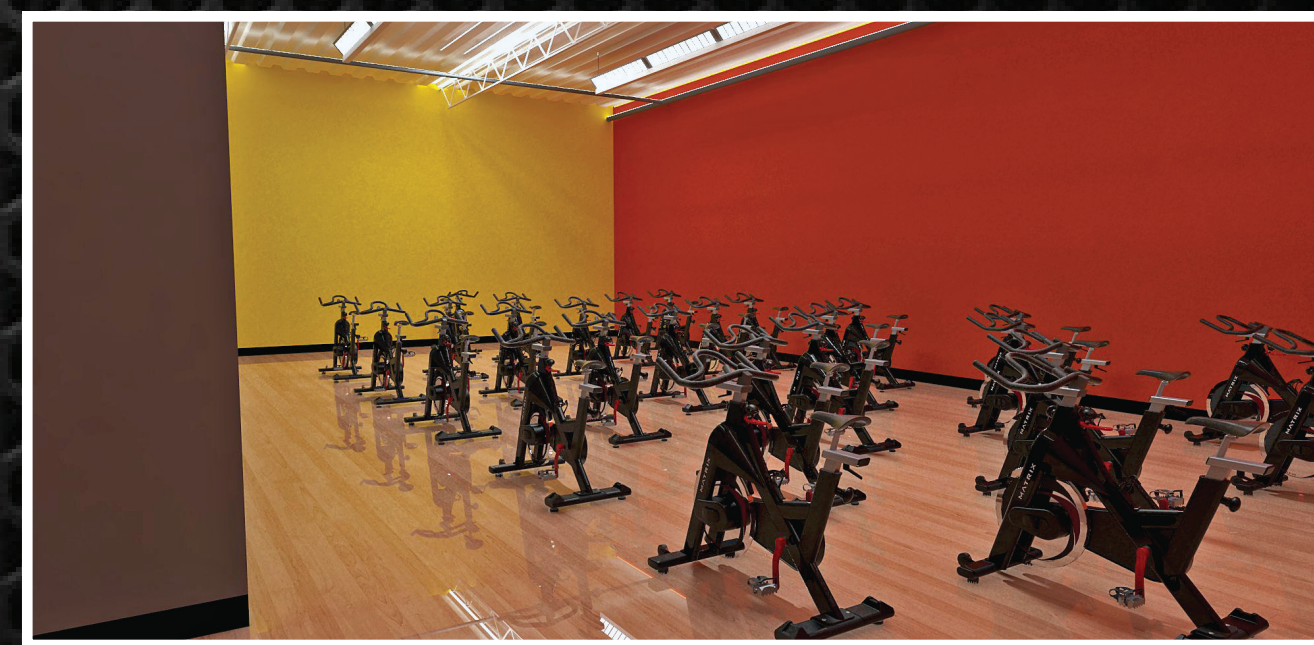

El Paso, TX

3D LAYOUTS
BY MATRIX FITNESS

THIS FLOOR PLAN IS PROVIDED FOR GENERAL VISUAL REFERENCE ONLY. MATRIX FITNESS SYSTEMS MAKES NO REPRESENTATION OR WARRANTY THAT THE FLOOR PLAN COMPLIES WITH ANY APPLICABLE LAW, RULE OR REGULATION OR ANY INDUSTRY OR SAFETY STANDARD OR REQUIREMENT. IT IS THE OWNERS SOLE RESPONSIBILITY TO INSURE THAT THE PLACEMENT OF EQUIPMENT, FURNITURE OR ASSOCIATED ITEMS IS SAFE AND COMPLIES WITH ALL APPLICABLE LAWS, RULES, REGULATIONS AND STANDARDS, AND MATRIX FITNESS SYSTEMS DISCLAIMS ALL RESPONSIBILITY WITH RESPECT THERETO.