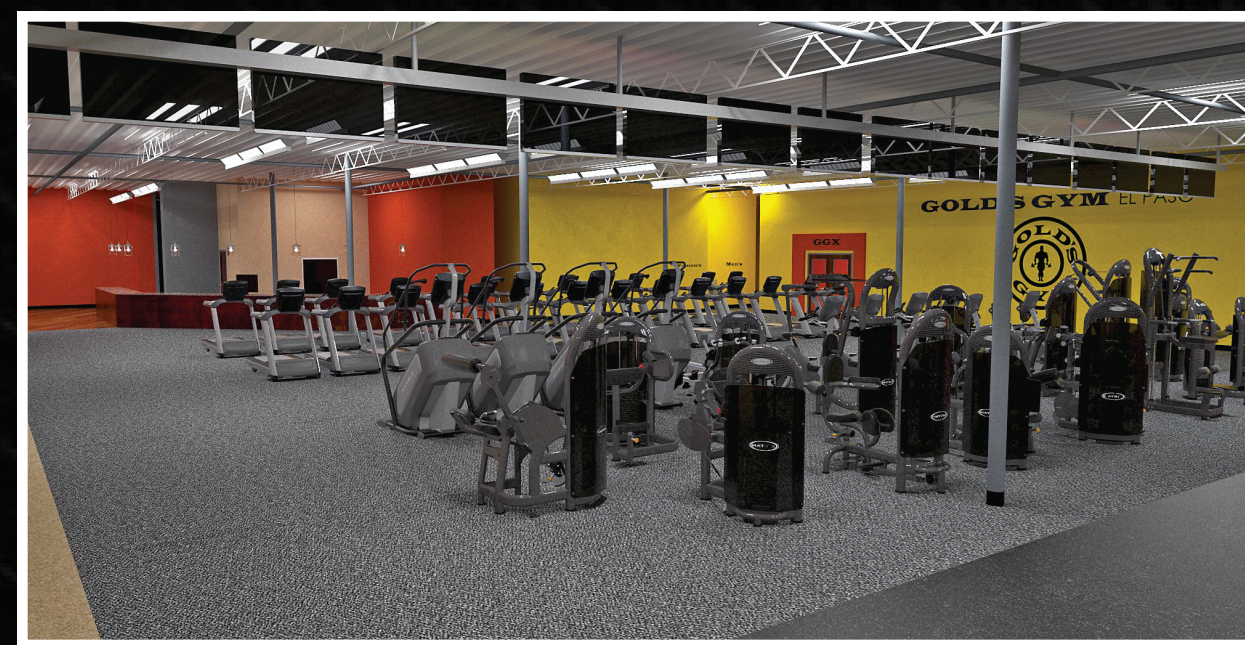

El Paso, TX

3D LAYOUTS
BY MATRIX FITNESS

THIS FLOOR PLAN IS PROVIDED FOR GENERAL VISUAL REFERENCE ONLY. MATRIX FITNESS SYSTEMS MAKES NO REPRESENTATION OR WARRANTY THAT THE FLOOR PLAN COMPLIES WITH ANY APPLICABLE LAW, RULE OR REGULATION OR ANY INDUSTRY OR SAFETY STANDARD OR REQUIREMENT. IT IS THE OWNERS SOLE RESPONSIBILITY TO INSURE THAT THE PLACEMENT OF EQUIPMENT, FURNITURE OR ASSOCIATED ITEMS IS SAFE AND COMPLIES WITH ALL APPLICABLE LAWS, RULES, REGULATIONS AND STANDARDS, AND MATRIX FITNESS SYSTEMS DISCLAIMS ALL RESPONSIBILITY WITH RESPECT THERETO.